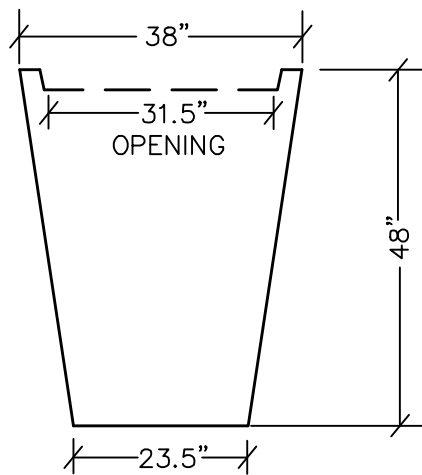

CAIRO PLANTER
MODEL NUMBER 1K-3648

TOP VIEW

SIDE VIEW